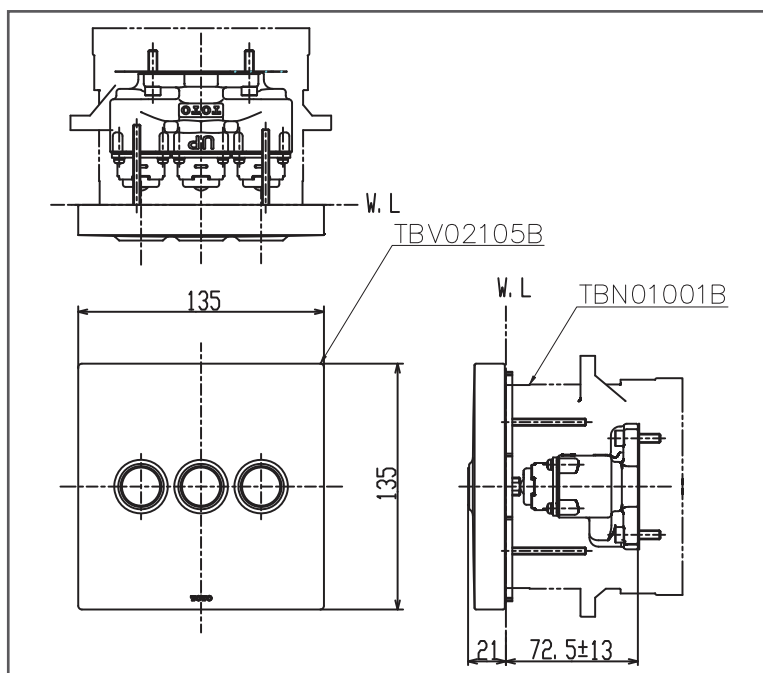

TOTO Shower Fittings

3 Way Diverter for Thermostat

TBV02105B/TBN01001B

FEATURES

- Easy control with touch type button

SPECIFICATIONS

- Size : 135W x 21D x 135H mm
- Finish : Chrome
- Water Pressure : 0.25 Mpa ~ 0.75 Mpa

PARTS DESCRIPTION

- TBV02105B : 3 Way Diverter with stop valve (Touch Type) (Square)
- TBN01001B : Mini Unit

TBV02105B/TBN01001B

Please consult, TOTO representative for more details.

All rights reserved by TOTO including but not limited to Improve & Change of Product Design, Specs or Availability at any time without prior notice